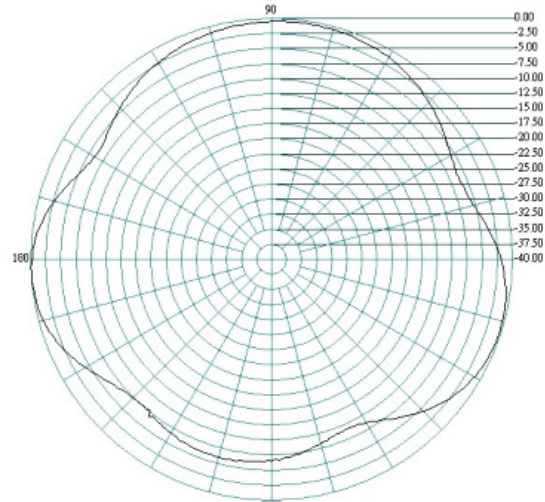

Mechanical Specifications

Dimensions:	L200 x W13.7mm Ø
Connector:	SMA Plug
Mounting method:	Direct Connect

VSWR

Delta 26

2G/3G/4G/WiFi and Bluetooth Hinged Antenna

Return Loss

Radiation Patterns

E Plane

0.7 GHz

H Plane

Delta 26

2G/3G/4G/WiFi and Bluetooth Hinged Antenna

E Plane

0.8 GHz

H Plane

0.9 GHz

Delta 26

2G/3G/4G/WiFi and Bluetooth Hinged Antenna

E Plane

1.7 GHz

H Plane

1.8 GHz

Delta 26

2G/3G/4G/WiFi and Bluetooth Hinged Antenna