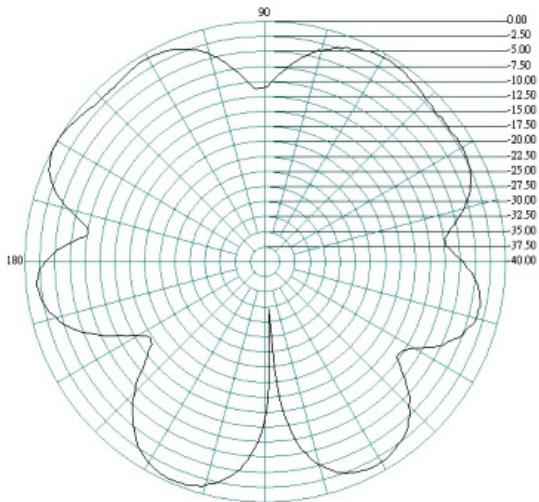

Mechanical Specifications

Dimensions:	L200 x W13.7mm Ø
Connector:	SMA Plug
Mounting method:	Direct Connect

VSWR

Delta 26

2G/3G/4G/WiFi and Bluetooth Hinged Antenna

Return Loss

Radiation Patterns

E Plane

0.7 GHz

H Plane

Delta 26

2G/3G/4G/WiFi and Bluetooth Hinged Antenna

E Plane

0.8 GHz

H Plane

0.9 GHz

Delta 26

2G/3G/4G/WiFi and Bluetooth Hinged Antenna

E Plane

1.7 GHz

H Plane

1.8 GHz

Delta 26

2G/3G/4G/WiFi and Bluetooth Hinged Antenna

E Plane 1.9 GHz

H Plane

2.1 GHz

Delta 26

2G/3G/4G/WiFi and Bluetooth Hinged Antenna

E Plane

2.2 GHz

H Plane