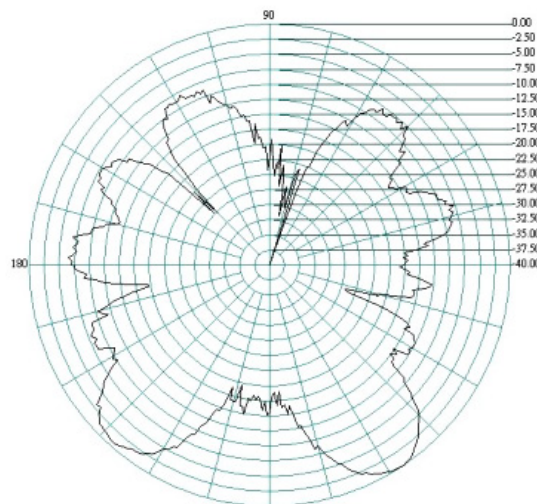

Delta 26

2G/3G/4G/WiFi and Bluetooth Hinged Antenna

E Plane

1.7 GHz

H Plane

1.8 GHz

Delta 26

2G/3G/4G/WiFi and Bluetooth Hinged Antenna

E Plane 1.9 GHz

H Plane

2.1 GHz

Delta 26

2G/3G/4G/WiFi and Bluetooth Hinged Antenna

E Plane

2.2 GHz

H Plane

2.4 GHz

Delta 26

2G/3G/4G/WiFi and Bluetooth Hinged Antenna

E Plane

2.5 GHz

H Plane

2.6 GHz

Delta 26

2G/3G/4G/WiFi and Bluetooth Hinged Antenna

E Plane 2.7 GHz

H Plane

Ordering Details

Part Number	Description
DELTA26/X/SMAM/S/S/19	2G/3G/4G/WiFi and Bluetooth Hinged Antenna, SMA Male