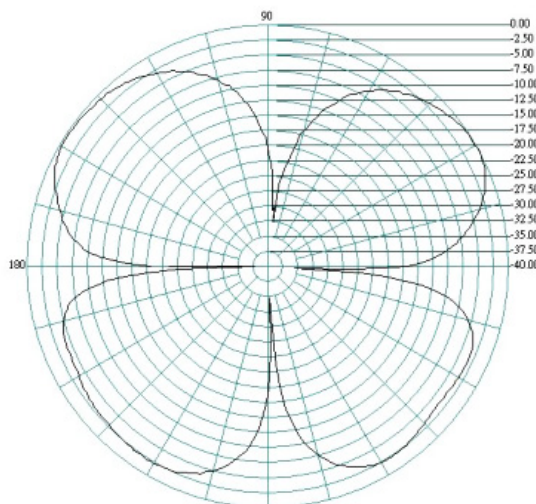

Delta 26

2G/3G/4G/WiFi and Bluetooth Hinged Antenna

E Plane

1.7 GHz

H Plane

1.8 GHz

Delta 26

2G/3G/4G/WiFi and Bluetooth Hinged Antenna

E Plane 1.9 GHz

H Plane

2.1 GHz

Delta 26

2G/3G/4G/WiFi and Bluetooth Hinged Antenna

E Plane

2.2 GHz

H Plane

2.4 GHz

Delta 26

2G/3G/4G/WiFi and Bluetooth Hinged Antenna

E Plane

2.5 GHz

H Plane

2.6 GHz

Delta 26

2G/3G/4G/WiFi and Bluetooth Hinged Antenna

E Plane 2.7 GHz

H Plane

Ordering Details

Part Number	Description
DELTA26/X/SMAM/S/S/19	2G/3G/4G/WiFi and Bluetooth Hinged Antenna, SMA Male