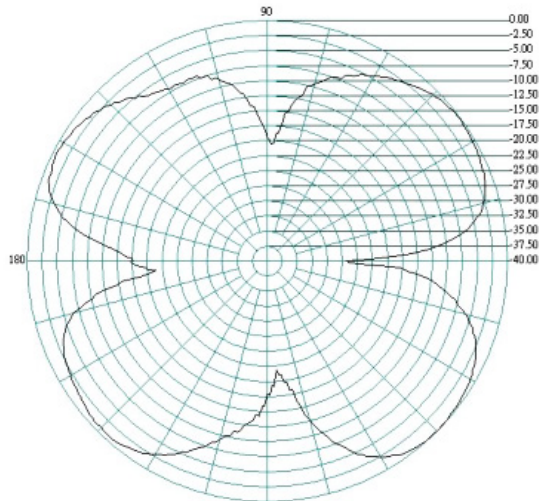

E Plane 1.9 GHz

H Plane

2.1 GHz

Delta 26

2G/3G/4G/WiFi and Bluetooth Hinged Antenna

E Plane

2.2 GHz

H Plane

2.4 GHz

Delta 26

2G/3G/4G/WiFi and Bluetooth Hinged Antenna

E Plane

2.5 GHz

H Plane

2.6 GHz

Delta 26

2G/3G/4G/WiFi and Bluetooth Hinged Antenna

E Plane 2.7 GHz

H Plane

Ordering Details

Part Number	Description
DELTA26/X/SMAM/S/S/19	2G/3G/4G/WiFi and Bluetooth Hinged Antenna, SMA Male