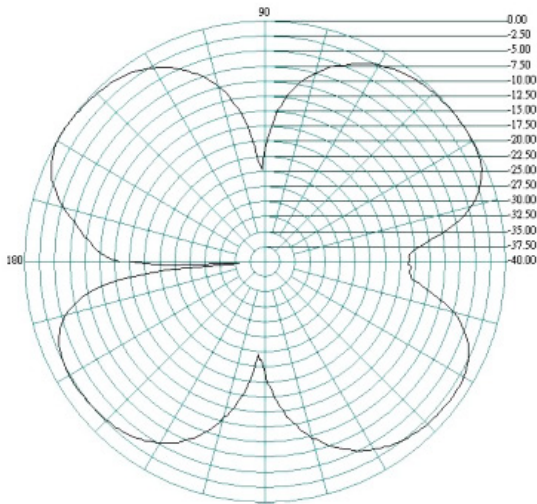

E Plane 1.9 GHz

H Plane

2.1 GHz

Delta 26

2G/3G/4G/WiFi and Bluetooth Hinged Antenna

E Plane

2.2 GHz

H Plane

2.4 GHz

Delta 26

2G/3G/4G/WiFi and Bluetooth Hinged Antenna

E Plane

2.5 GHz

H Plane

2.6 GHz

Delta 26

2G/3G/4G/WiFi and Bluetooth Hinged Antenna

E Plane 2.7 GHz

H Plane

Ordering Details

Part Number	Description
DELTA26/X/SMAM/S/S/19	2G/3G/4G/WiFi and Bluetooth Hinged Antenna, SMA Male