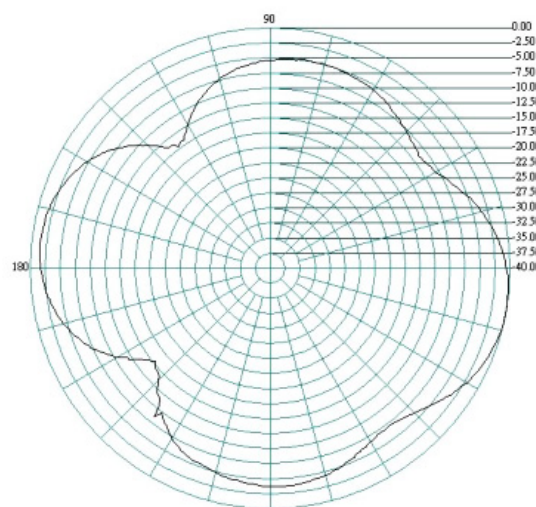

Delta 26

2G/3G/4G/WiFi and Bluetooth Hinged Antenna

Electrical Specifications

Impedance:	50 Ohm
Gain:	700 - 960MHz 0dBi 1700 - 2700MHz 2dBi
VSWR:	≤3.6:1
Frequency:	700-960 / 1700-2700MHz
Max Power:	50W
Polarization:	Vertical

Mechanical Specifications

Dimensions:	L200 x W13.7mm Ø
Connector:	SMA Plug
Mounting method:	Direct Connect

VSWR

Delta 26

2G/3G/4G/WiFi and Bluetooth Hinged Antenna

Return Loss

Radiation Patterns

E Plane

0.7 GHz

H Plane

Delta 26

2G/3G/4G/WiFi and Bluetooth Hinged Antenna

E Plane

0.8 GHz

H Plane

0.9 GHz

Delta 26

2G/3G/4G/WiFi and Bluetooth Hinged Antenna

E Plane

1.7 GHz

H Plane

1.8 GHz

Delta 26

2G/3G/4G/WiFi and Bluetooth Hinged Antenna