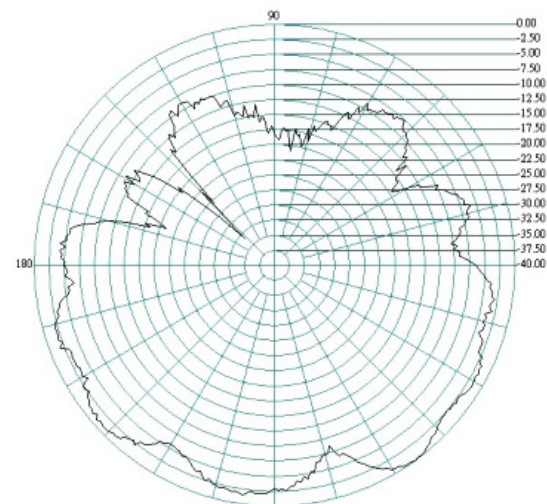

Delta 26

2G/3G/4G/WiFi and Bluetooth Hinged Antenna

E Plane

1.7 GHz

H Plane

1.8 GHz

Delta 26

2G/3G/4G/WiFi and Bluetooth Hinged Antenna

E Plane 1.9 GHz

H Plane

2.1 GHz

Delta 26

2G/3G/4G/WiFi and Bluetooth Hinged Antenna

E Plane

2.2 GHz

H Plane

2.4 GHz

Delta 26

2G/3G/4G/WiFi and Bluetooth Hinged Antenna

E Plane

2.5 GHz

H Plane

2.6 GHz

Delta 26

2G/3G/4G/WiFi and Bluetooth Hinged Antenna

E Plane 2.7 GHz

H Plane

Ordering Details

Part Number	Description
DELTA26/X/SMAM/S/S/19	2G/3G/4G/WiFi and Bluetooth Hinged Antenna, SMA Male