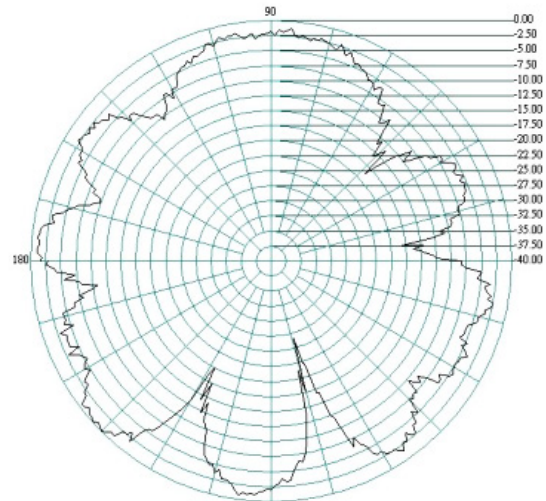

Delta 26

2G/3G/4G/WiFi and Bluetooth Hinged Antenna

E Plane

1.7 GHz

H Plane

1.8 GHz

Delta 26

2G/3G/4G/WiFi and Bluetooth Hinged Antenna

E Plane 1.9 GHz

H Plane

2.1 GHz

Delta 26

2G/3G/4G/WiFi and Bluetooth Hinged Antenna

E Plane

2.2 GHz

H Plane

2.4 GHz

Delta 26

2G/3G/4G/WiFi and Bluetooth Hinged Antenna

E Plane

2.5 GHz

H Plane

2.6 GHz

Delta 26

2G/3G/4G/WiFi and Bluetooth Hinged Antenna

E Plane 2.7 GHz

H Plane

Ordering Details

Part Number	Description
DELTA26/X/SMAM/S/S/19	2G/3G/4G/WiFi and Bluetooth Hinged Antenna, SMA Male