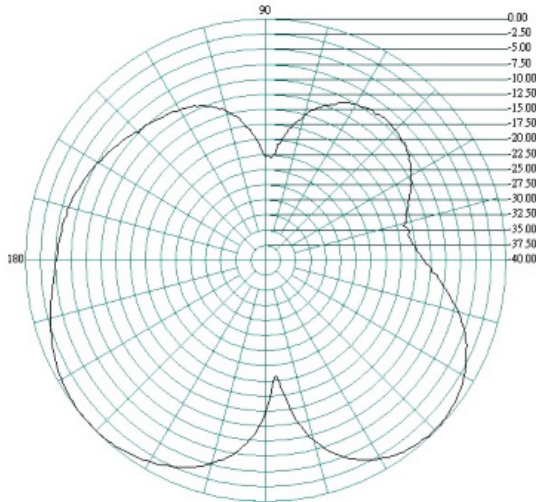

Mechanical Specifications

Dimensions:	L200 x W13.7mm Ø
Connector:	SMA Plug
Mounting method:	Direct Connect

VSWR

Delta 26

2G/3G/4G/WiFi and Bluetooth Hinged Antenna

Return Loss

Radiation Patterns

E Plane

0.7 GHz

H Plane

Delta 26

2G/3G/4G/WiFi and Bluetooth Hinged Antenna

E Plane

0.8 GHz

H Plane

0.9 GHz

Delta 26

2G/3G/4G/WiFi and Bluetooth Hinged Antenna

E Plane

1.7 GHz

H Plane

1.8 GHz

Delta 26

2G/3G/4G/WiFi and Bluetooth Hinged Antenna