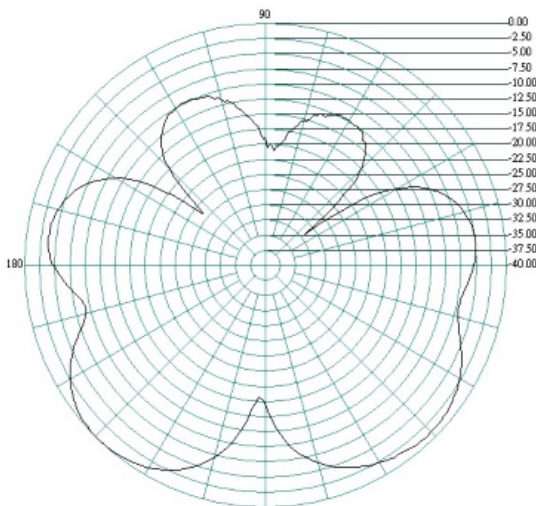

Mechanical Specifications

Dimensions:	L200 x W13.7mm Ø
Connector:	SMA Plug
Mounting method:	Direct Connect

VSWR

Delta 26

2G/3G/4G/WiFi and Bluetooth Hinged Antenna

Return Loss

Radiation Patterns

E Plane

0.7 GHz

H Plane

Delta 26

2G/3G/4G/WiFi and Bluetooth Hinged Antenna

E Plane

0.8 GHz

H Plane

0.9 GHz

Delta 26

2G/3G/4G/WiFi and Bluetooth Hinged Antenna

E Plane

1.7 GHz

H Plane

1.8 GHz

Delta 26

2G/3G/4G/WiFi and Bluetooth Hinged Antenna