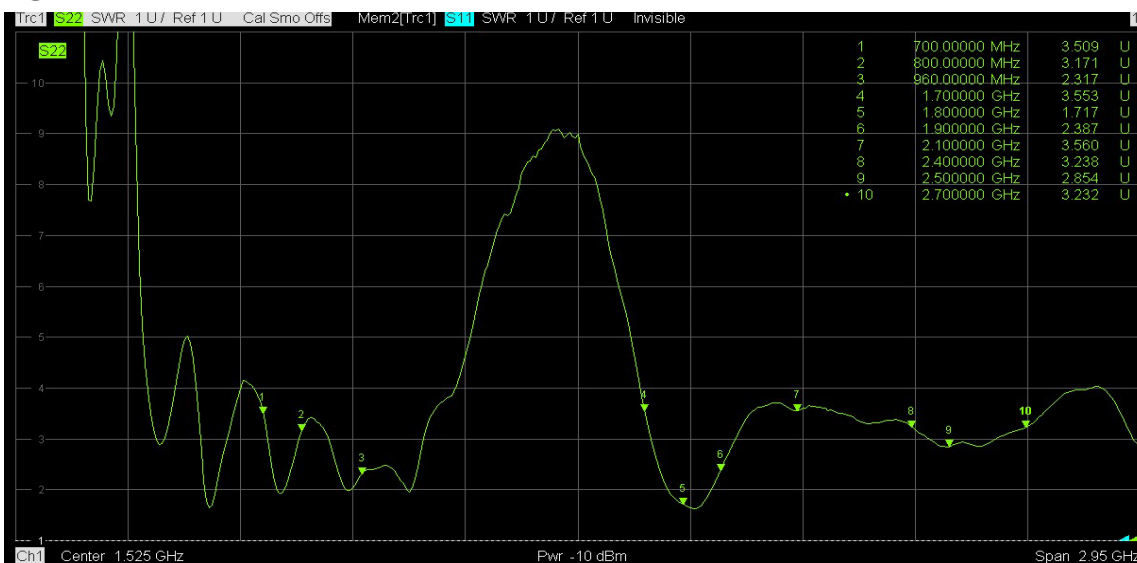

General Description

The Delta 26 is a hinged direct connect antenna that provides the most gain at the higher frequencies for 3G/4G, GPRS, WiFi, Bluetooth and Zigbee.

Variable antenna positioning allows the best signal to be obtained using the built in knuckle and swivel functionality.

The Delta 26 is supplied as standard with an SMA male connector and it can be supplied with a reverse polarity connector for volume orders.

Additional Considerations

- Direct device connection
- Meets all EU compliance criteria for electronic goods

Delta 26

2G/3G/4G/WiFi and Bluetooth Hinged Antenna

Electrical Specifications

Impedance:	50 Ohm
Gain:	700 - 960MHz 0dBi 1700 - 2700MHz 2dBi
VSWR:	≤3.6:1
Frequency:	700-960 / 1700-2700MHz
Max Power:	50W
Polarization:	Vertical

Mechanical Specifications

Dimensions:	L200 x W13.7mm Ø
Connector:	SMA Plug
Mounting method:	Direct Connect

VSWR

Delta 26

2G/3G/4G/WiFi and Bluetooth Hinged Antenna

Return Loss

Radiation Patterns

E Plane