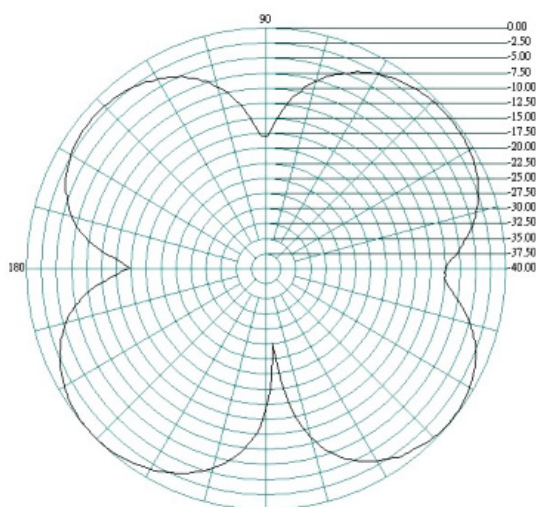

Delta 26

2G/3G/4G/WiFi and Bluetooth Hinged Antenna

Electrical Specifications

Impedance:	50 Ohm
Gain:	700 - 960MHz 0dBi 1700 - 2700MHz 2dBi
VSWR:	≤3.6:1
Frequency:	700-960 / 1700-2700MHz
Max Power:	50W
Polarization:	Vertical

Mechanical Specifications

Dimensions:	L200 x W13.7mm Ø
Connector:	SMA Plug
Mounting method:	Direct Connect

VSWR

Delta 26

2G/3G/4G/WiFi and Bluetooth Hinged Antenna

Return Loss

Radiation Patterns

E Plane

0.7 GHz

H Plane

Delta 26

2G/3G/4G/WiFi and Bluetooth Hinged Antenna

E Plane

0.8 GHz

H Plane

0.9 GHz