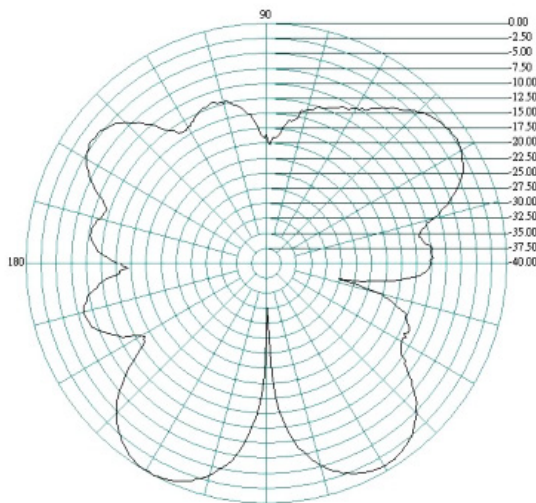

Delta 26

2G/3G/4G/WiFi and Bluetooth Hinged Antenna

E Plane

1.7 GHz

H Plane

1.8 GHz

Delta 26

2G/3G/4G/WiFi and Bluetooth Hinged Antenna

E Plane 1.9 GHz

H Plane

2.1 GHz

Delta 26

2G/3G/4G/WiFi and Bluetooth Hinged Antenna

E Plane

2.2 GHz

H Plane

2.4 GHz

Delta 26

2G/3G/4G/WiFi and Bluetooth Hinged Antenna

E Plane

2.5 GHz

H Plane

2.6 GHz

Delta 26

2G/3G/4G/WiFi and Bluetooth Hinged Antenna

E Plane 2.7 GHz

H Plane

Ordering Details

Part Number	Description
DELTA26/X/SMAM/S/S/19	2G/3G/4G/WiFi and Bluetooth Hinged Antenna, SMA Male