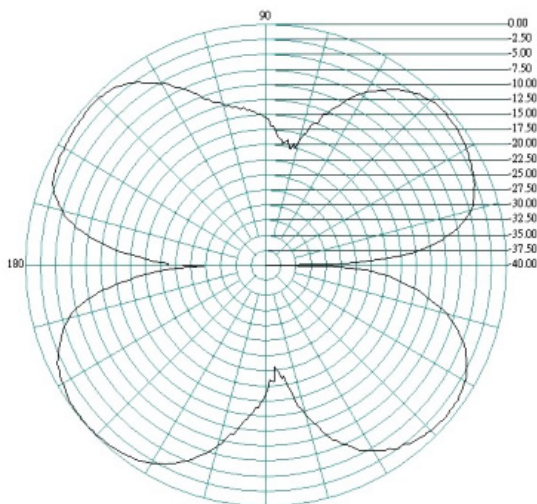

E Plane 1.9 GHz

H Plane

2.1 GHz

Delta 26

2G/3G/4G/WiFi and Bluetooth Hinged Antenna

E Plane

2.2 GHz

H Plane

2.4 GHz

Delta 26

2G/3G/4G/WiFi and Bluetooth Hinged Antenna

E Plane

2.5 GHz

H Plane

2.6 GHz

Delta 26

2G/3G/4G/WiFi and Bluetooth Hinged Antenna

E Plane 2.7 GHz

H Plane

Ordering Details

Part Number	Description
DELTA26/X/SMAM/S/S/19	2G/3G/4G/WiFi and Bluetooth Hinged Antenna, SMA Male