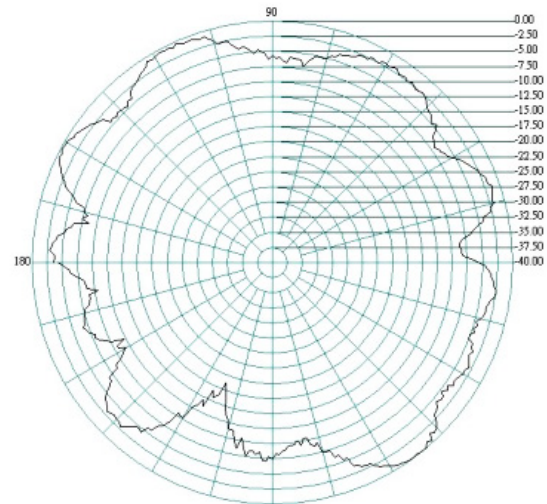

Delta 26

2G/3G/4G/WiFi and Bluetooth Hinged Antenna

E Plane

1.7 GHz

H Plane

1.8 GHz

Delta 26

2G/3G/4G/WiFi and Bluetooth Hinged Antenna

E Plane 1.9 GHz

H Plane

2.1 GHz

Delta 26

2G/3G/4G/WiFi and Bluetooth Hinged Antenna

E Plane

2.2 GHz

H Plane

2.4 GHz

Delta 26

2G/3G/4G/WiFi and Bluetooth Hinged Antenna

E Plane

2.5 GHz

H Plane

2.6 GHz

Delta 26

2G/3G/4G/WiFi and Bluetooth Hinged Antenna

E Plane 2.7 GHz

H Plane

Ordering Details

Part Number	Description
DELTA26/X/SMAM/S/S/19	2G/3G/4G/WiFi and Bluetooth Hinged Antenna, SMA Male