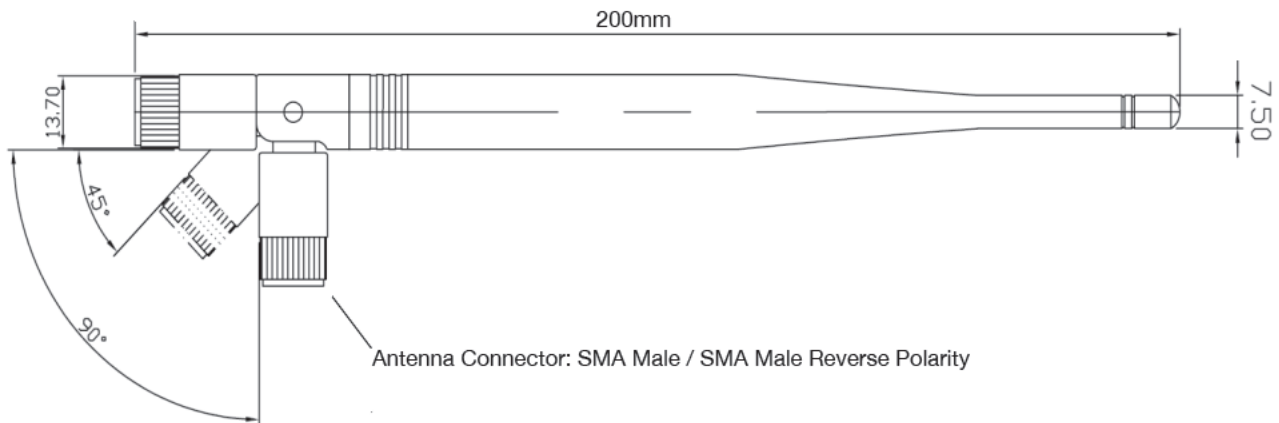

The Delta 26 is supplied as standard with an SMA male connector and it can be supplied with a reverse polarity connector for volume orders.

Additional Considerations

- Direct device connection
- Meets all EU compliance criteria for electronic goods

Delta 26

2G/3G/4G/WiFi and Bluetooth Hinged Antenna

Electrical Specifications

Impedance:	50 Ohm
Gain:	700 - 960MHz 0dBi 1700 - 2700MHz 2dBi
VSWR:	≤3.6:1
Frequency:	700-960 / 1700-2700MHz
Max Power:	50W
Polarization:	Vertical

Mechanical Specifications

Dimensions:	L200 x W13.7mm Ø
Connector:	SMA Plug
Mounting method:	Direct Connect

VSWR

Delta 26

2G/3G/4G/WiFi and Bluetooth Hinged Antenna

Return Loss

Radiation Patterns

E Plane