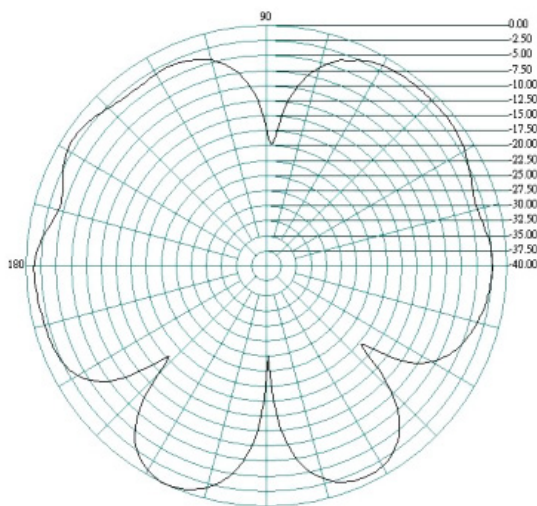

Mechanical Specifications

Dimensions:	L200 x W13.7mm Ø
Connector:	SMA Plug
Mounting method:	Direct Connect

VSWR

Delta 26

2G/3G/4G/WiFi and Bluetooth Hinged Antenna

Return Loss

Radiation Patterns

E Plane

0.7 GHz

H Plane

Delta 26

2G/3G/4G/WiFi and Bluetooth Hinged Antenna

E Plane

0.8 GHz

H Plane

0.9 GHz

Delta 26

2G/3G/4G/WiFi and Bluetooth Hinged Antenna

E Plane

1.7 GHz

H Plane

1.8 GHz

Delta 26

2G/3G/4G/WiFi and Bluetooth Hinged Antenna

E Plane 1.9 GHz

H Plane

2.1 GHz

Delta 26

2G/3G/4G/WiFi and Bluetooth Hinged Antenna

E Plane

2.2 GHz

H Plane