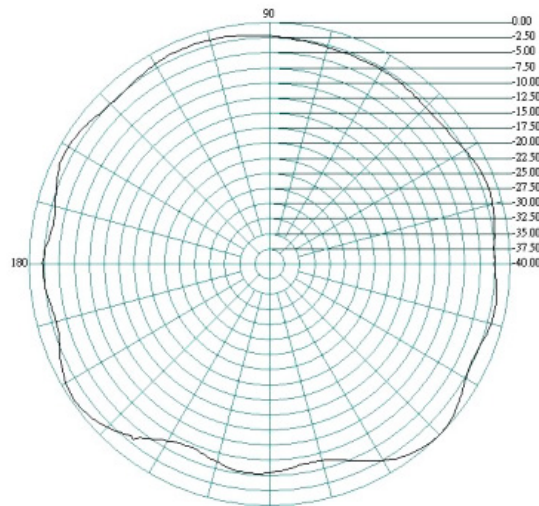

Mechanical Specifications

Dimensions:	L200 x W13.7mm Ø
Connector:	SMA Plug
Mounting method:	Direct Connect

VSWR

Delta 26

2G/3G/4G/WiFi and Bluetooth Hinged Antenna

Return Loss

Radiation Patterns

E Plane

0.7 GHz

H Plane

Delta 26

2G/3G/4G/WiFi and Bluetooth Hinged Antenna

E Plane

0.8 GHz

H Plane

0.9 GHz

Delta 26

2G/3G/4G/WiFi and Bluetooth Hinged Antenna

E Plane

1.7 GHz

H Plane

1.8 GHz

Delta 26

2G/3G/4G/WiFi and Bluetooth Hinged Antenna

E Plane 1.9 GHz

H Plane

2.1 GHz

Delta 26

2G/3G/4G/WiFi and Bluetooth Hinged Antenna

E Plane

2.2 GHz

H Plane