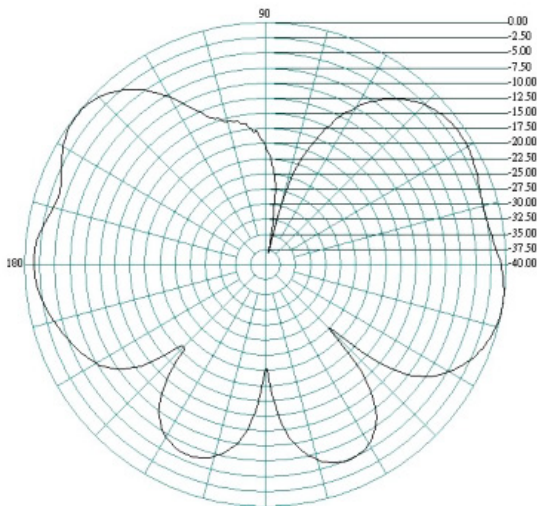

Mechanical Specifications

Dimensions:	L200 x W13.7mm Ø
Connector:	SMA Plug
Mounting method:	Direct Connect

VSWR

Delta 26

2G/3G/4G/WiFi and Bluetooth Hinged Antenna

Return Loss

Radiation Patterns

E Plane

0.7 GHz

H Plane

Delta 26

2G/3G/4G/WiFi and Bluetooth Hinged Antenna

E Plane

0.8 GHz

H Plane

0.9 GHz

Delta 26

2G/3G/4G/WiFi and Bluetooth Hinged Antenna

E Plane

1.7 GHz

H Plane

1.8 GHz

Delta 26

2G/3G/4G/WiFi and Bluetooth Hinged Antenna