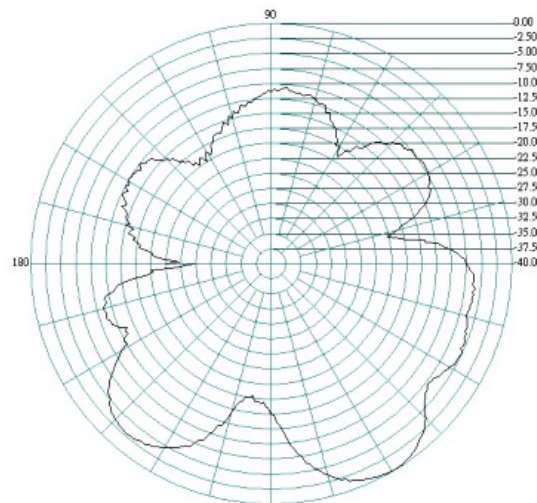

Delta 26

2G/3G/4G/WiFi and Bluetooth Hinged Antenna

E Plane

1.7 GHz

H Plane

1.8 GHz

Delta 26

2G/3G/4G/WiFi and Bluetooth Hinged Antenna

E Plane 1.9 GHz

H Plane

2.1 GHz

Delta 26

2G/3G/4G/WiFi and Bluetooth Hinged Antenna

E Plane

2.2 GHz

H Plane

2.4 GHz

Delta 26

2G/3G/4G/WiFi and Bluetooth Hinged Antenna

E Plane

2.5 GHz

H Plane

2.6 GHz

Delta 26

2G/3G/4G/WiFi and Bluetooth Hinged Antenna

E Plane 2.7 GHz

H Plane

Ordering Details

Part Number	Description
DELTA26/X/SMAM/S/S/19	2G/3G/4G/WiFi and Bluetooth Hinged Antenna, SMA Male