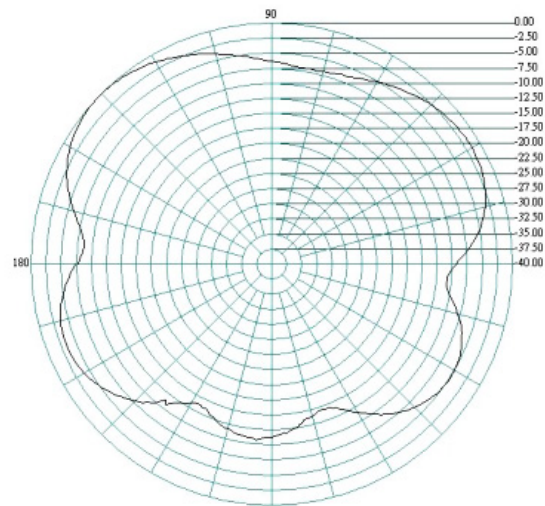

Mechanical Specifications

Dimensions:	L200 x W13.7mm Ø
Connector:	SMA Plug
Mounting method:	Direct Connect

VSWR

Delta 26

2G/3G/4G/WiFi and Bluetooth Hinged Antenna

Return Loss

Radiation Patterns

E Plane

0.7 GHz

H Plane

Delta 26

2G/3G/4G/WiFi and Bluetooth Hinged Antenna

E Plane

0.8 GHz

H Plane

0.9 GHz

Delta 26

2G/3G/4G/WiFi and Bluetooth Hinged Antenna

E Plane

1.7 GHz

H Plane

1.8 GHz

Delta 26

2G/3G/4G/WiFi and Bluetooth Hinged Antenna