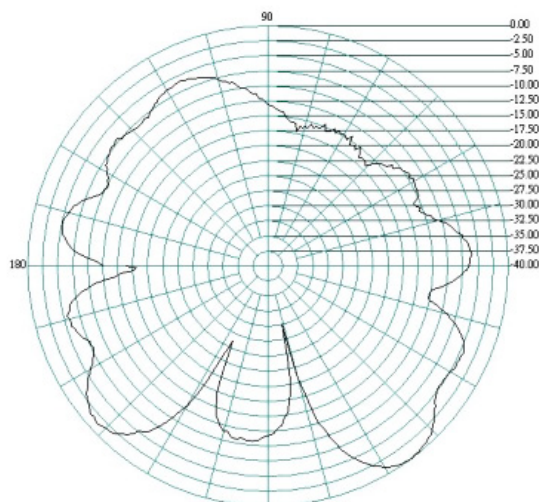

Mechanical Specifications

Dimensions:	L200 x W13.7mm Ø
Connector:	SMA Plug
Mounting method:	Direct Connect

VSWR

Delta 26

2G/3G/4G/WiFi and Bluetooth Hinged Antenna

Return Loss

Radiation Patterns

E Plane

0.7 GHz

H Plane

Delta 26

2G/3G/4G/WiFi and Bluetooth Hinged Antenna

E Plane

0.8 GHz

H Plane

0.9 GHz

Delta 26

2G/3G/4G/WiFi and Bluetooth Hinged Antenna

E Plane

1.7 GHz

H Plane

1.8 GHz

Delta 26

2G/3G/4G/WiFi and Bluetooth Hinged Antenna

E Plane 1.9 GHz

H Plane

2.1 GHz

Delta 26

2G/3G/4G/WiFi and Bluetooth Hinged Antenna

E Plane

2.2 GHz

H Plane