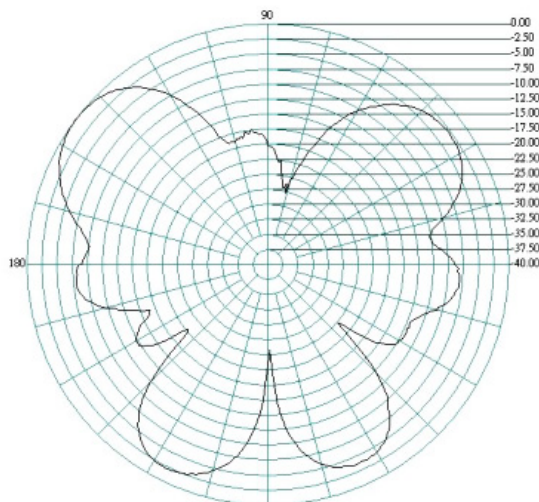

Mechanical Specifications

Dimensions:	L200 x W13.7mm Ø
Connector:	SMA Plug
Mounting method:	Direct Connect

VSWR

Delta 26

2G/3G/4G/WiFi and Bluetooth Hinged Antenna

Return Loss

Radiation Patterns

E Plane

0.7 GHz

H Plane

Delta 26

2G/3G/4G/WiFi and Bluetooth Hinged Antenna

E Plane

0.8 GHz

H Plane

0.9 GHz

Delta 26

2G/3G/4G/WiFi and Bluetooth Hinged Antenna

E Plane

1.7 GHz

H Plane

1.8 GHz

Delta 26

2G/3G/4G/WiFi and Bluetooth Hinged Antenna

E Plane 1.9 GHz

H Plane

2.1 GHz

Delta 26

2G/3G/4G/WiFi and Bluetooth Hinged Antenna

E Plane

2.2 GHz

H Plane