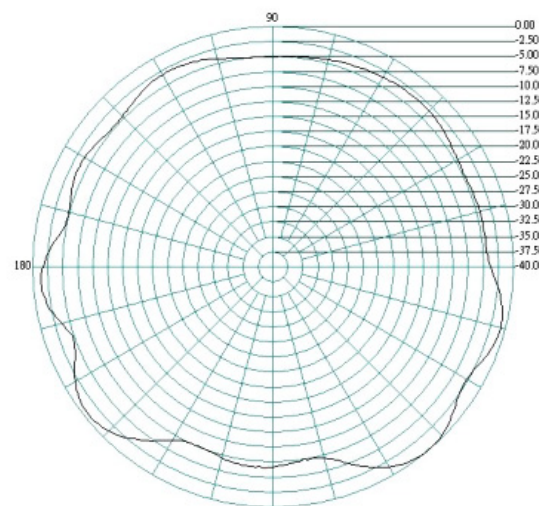

Mechanical Specifications

Dimensions:	L200 x W13.7mm Ø
Connector:	SMA Plug
Mounting method:	Direct Connect

VSWR

Delta 26

2G/3G/4G/WiFi and Bluetooth Hinged Antenna

Return Loss

Radiation Patterns

E Plane

0.7 GHz

H Plane

Delta 26

2G/3G/4G/WiFi and Bluetooth Hinged Antenna

E Plane

0.8 GHz

H Plane

0.9 GHz

Delta 26

2G/3G/4G/WiFi and Bluetooth Hinged Antenna

E Plane

1.7 GHz

H Plane

1.8 GHz

Delta 26

2G/3G/4G/WiFi and Bluetooth Hinged Antenna

E Plane 1.9 GHz

H Plane

2.1 GHz

Delta 26

2G/3G/4G/WiFi and Bluetooth Hinged Antenna

E Plane

2.2 GHz

H Plane