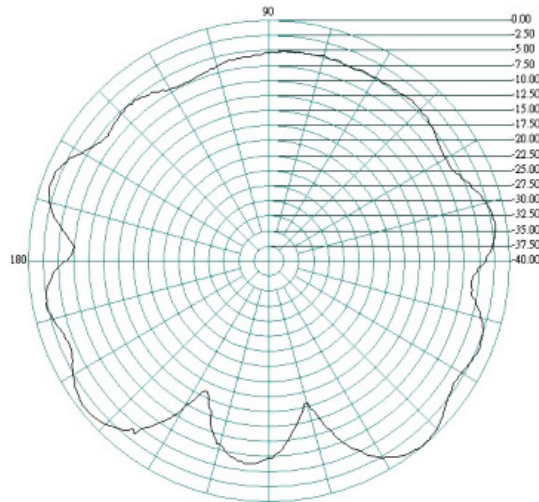

Mechanical Specifications

Dimensions:	L200 x W13.7mm Ø
Connector:	SMA Plug
Mounting method:	Direct Connect

VSWR

Delta 26

2G/3G/4G/WiFi and Bluetooth Hinged Antenna

Return Loss

Radiation Patterns

E Plane

0.7 GHz

H Plane

Delta 26

2G/3G/4G/WiFi and Bluetooth Hinged Antenna

E Plane

0.8 GHz

H Plane

0.9 GHz

Delta 26

2G/3G/4G/WiFi and Bluetooth Hinged Antenna

E Plane

1.7 GHz

H Plane

1.8 GHz

Delta 26

2G/3G/4G/WiFi and Bluetooth Hinged Antenna

E Plane 1.9 GHz

H Plane

2.1 GHz

Delta 26

2G/3G/4G/WiFi and Bluetooth Hinged Antenna

E Plane

2.2 GHz

H Plane