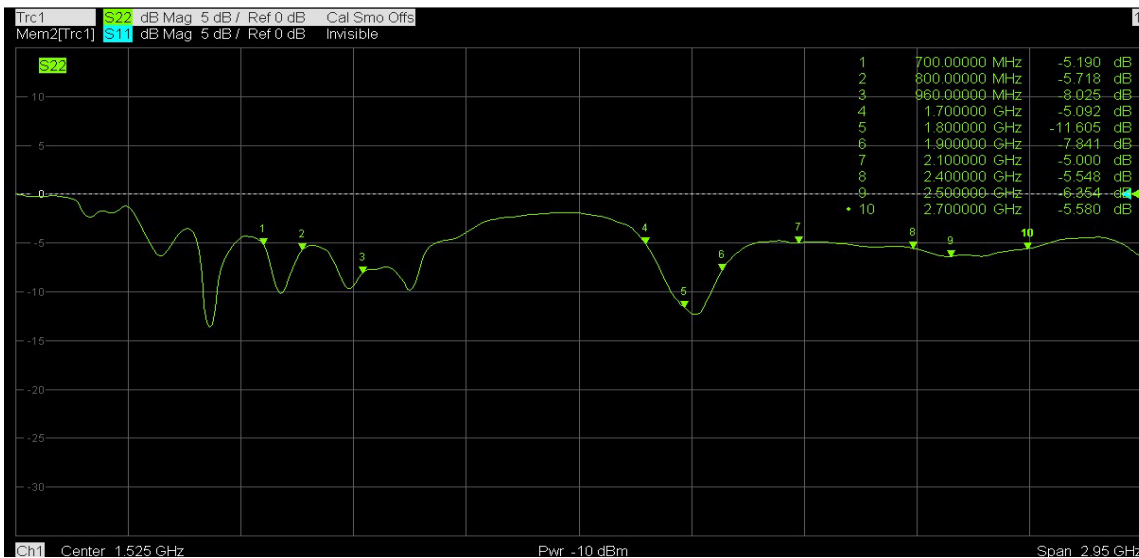

Delta 26

2G/3G/4G/WiFi and Bluetooth Hinged Antenna

Electrical Specifications

Impedance:	50 Ohm
Gain:	700 - 960MHz 0dBi 1700 - 2700MHz 2dBi
VSWR:	≤3.6:1
Frequency:	700-960 / 1700-2700MHz
Max Power:	50W
Polarization:	Vertical

Mechanical Specifications

Dimensions:	L200 x W13.7mm Ø
Connector:	SMA Plug
Mounting method:	Direct Connect

VSWR

Delta 26

2G/3G/4G/WiFi and Bluetooth Hinged Antenna

Return Loss

Radiation Patterns

E Plane

0.7 GHz

H Plane

Delta 26

2G/3G/4G/WiFi and Bluetooth Hinged Antenna

E Plane

0.8 GHz

H Plane

0.9 GHz